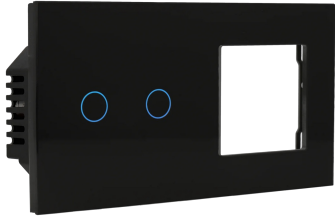

**A-SMART  
-HOME**

Kit with double panel and switch

A-LST157-KIT-2L/1G-B

GENERAL INFORMATION

Type

Kit with double panel and switch