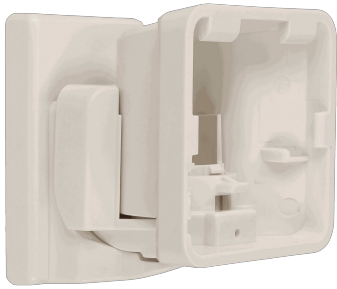

P ▲ R ▲ D O X

Soporte para detector

HDB7

MATERIAL AND DIMENSIONS

Installation	Wall
Dimensions	50 x 50 x 56 mm
Material	Polycarbonate
Net weight	60 g
Color	White

GENERAL INFORMATION

Typ of bracket	Soporte para detector
Form	Quadrate