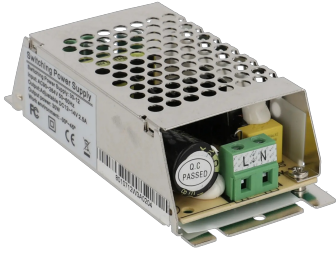

△-CCTV

Dc 12v 2.5a power supply

A-12VDC2.5A-M

POWER CONSUMPTION

Power input	100-240V ; 50/60 Hz
Power output	DC 12V
Maximum consumption	2.5A
Rango de voltaje de salida	Adjustable 11.4 ~ 12.6V

MATERIAL AND DIMENSIONS

Dimensions	115 x 50 x 30 mm
Net weight	220 g

AMBIENT

Operating temperature **-10 °C ~ 45 °C**